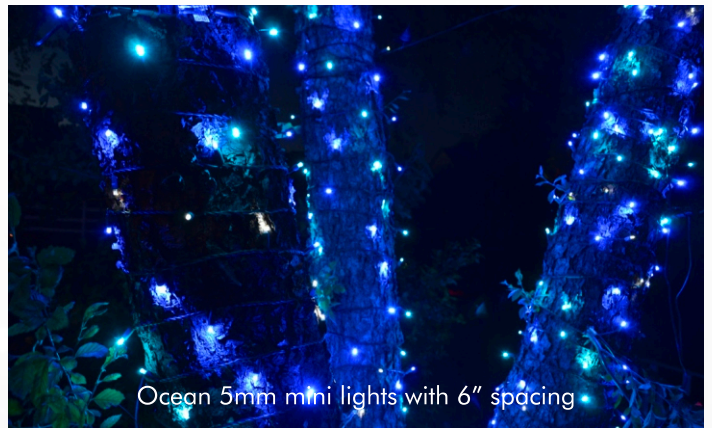

Ocean 5mm mini lights with 6" spacing

Warm white Ice Flurry Light Links with a 60" Noble warm white wreath with a 30" bow, warm white Noble garland, warm white 5mm mini lights with 4" spacing, 16" and 24" warm white Spritzers and 36" Noble warm white wreath with a 18" bow