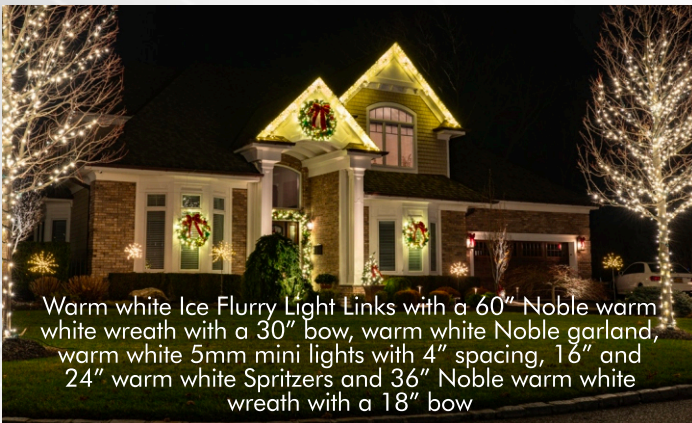

Ocean 5mm mini lights with 6" spacing

Warm white Ice Flurry Light Links with a 60" Noble warm white wreath with a 30" bow, warm white Noble garland, warm white 5mm mini lights with 4" spacing, 16" and 24" warm white Spritzers and 36" Noble warm white wreath with a 18" bow