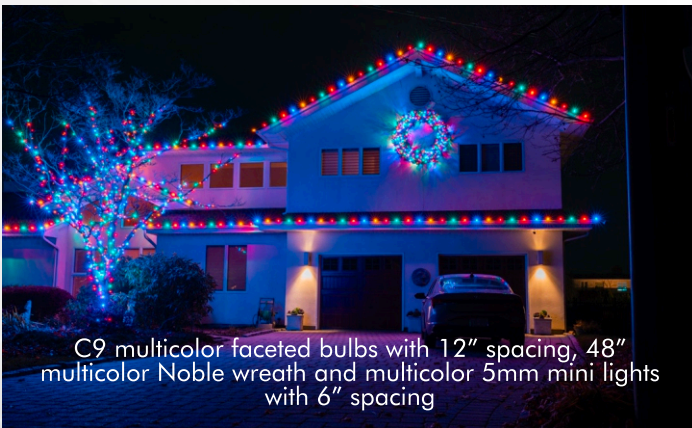

63154

**MINI LIGHT FROSTED
5MM SPARKLE RGB 50L
4" 17'**

63454

Red and pure white 5mm mini lights with 6" spacing and 16" and 24" red and pure white Spritzers

Warm white 5mm mini lights with 6" spacing

C9 multicolor faceted bulbs with 12" spacing, 48" multicolor Noble wreath and multicolor 5mm mini lights with 6" spacing